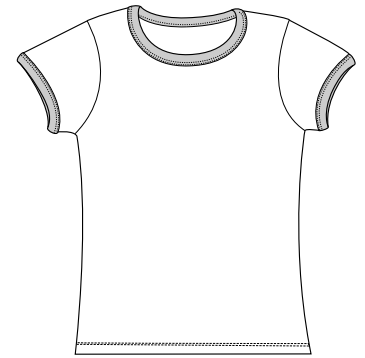

Girls Youth Ringer T-Shirt

Sport-Tek
By Port Authority®

Front

Back

YL202

- * Tagless * Anti-pile 5.6-ounce * 95% Ring spun combed cotton jersey knit
- * 5% Spandex for mobility and shape retention

Care Instructions:

Machine wash cold, gentle cycle.
Only non-chlorine bleach when needed.
Tumble dry low, do not iron.

Finished Measurements in Inches

Size	XS	S	M	L
Chest	13.25	13.5	13.75	14
Length	17.75	19.25	20.75	21.5
Sleeve	4.5	4.75	5	5.25
Neck	4.75	5	5.5	5.5

Chest width measured 1" below armhole. Body length from high point shoulder to hem.
Sleeve length measured from high point shoulder to hem. Neck width measured from seam to seam.

Colors

- White/Black
- White/ Maroon
- White/ Dark Green
- White/Navy
- White/Red
- White/Royal